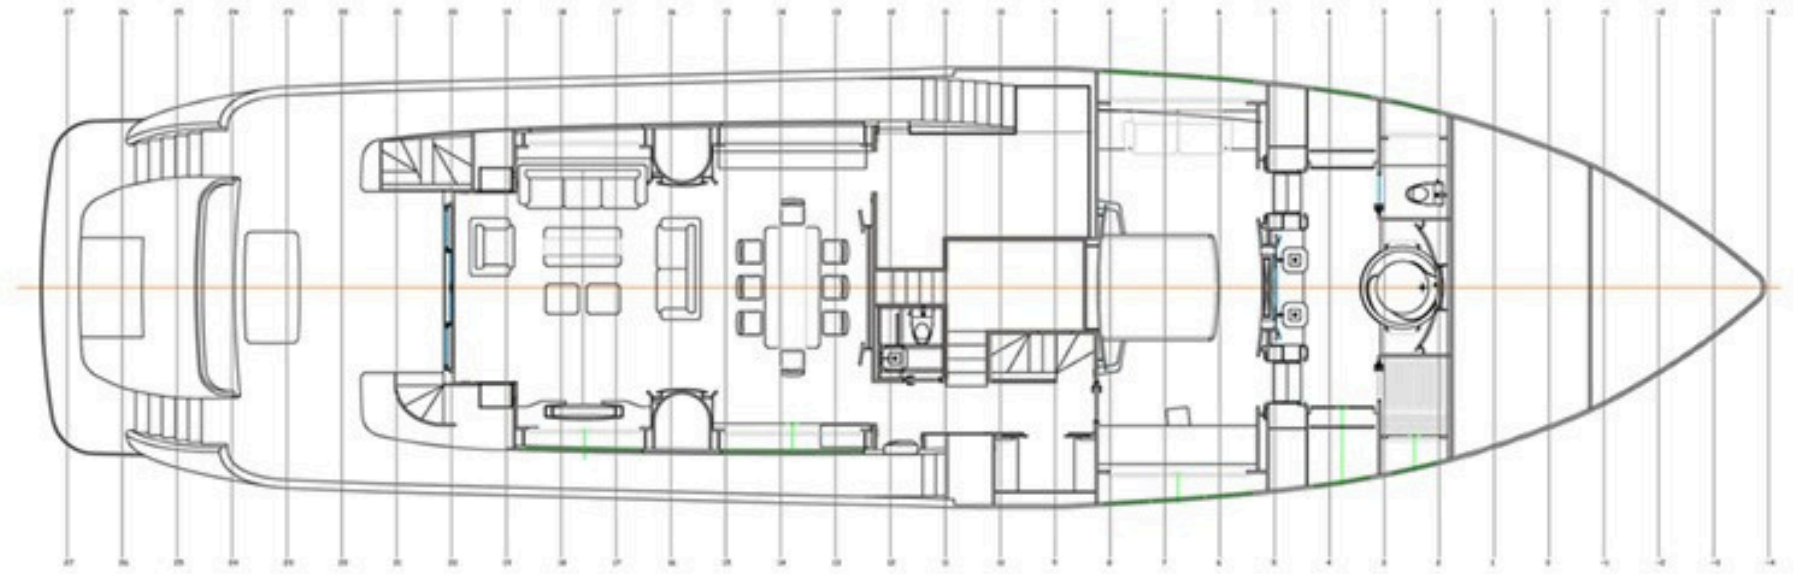

Asking price: EUR 3,300,000 (Ex VAT)

YACHT
Divo

TEF LLAR

RPI AR

DIMENSIONS

Length overall	33.0m (108' 2")
Waterline length	26.4m (86' 7")
Beam	8.06m (26' 5")
Draught	1.85m (6' 1")
Displacement	105 metric tons
Gross tonnage	183 tons