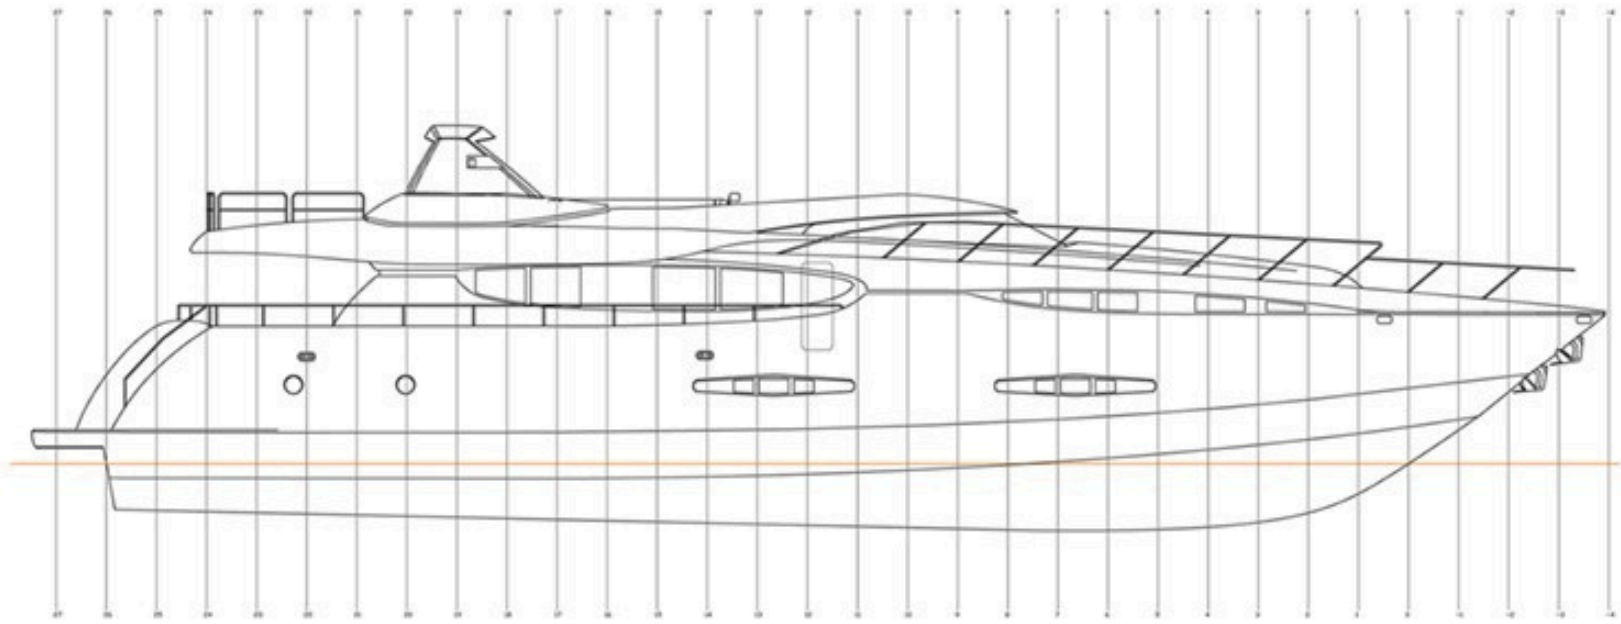

D **IVO**
YACHT

Volga Diaugo
info@divoyacht.com
divoyacht.com
+39 338 994 3994

NEW VOGUE

YACHT
Divo

Main Specifications

Year	2007
Length	108.2 ft
Beam	26.5 ft
Draft	6.1 ft
Cruising Speed	23 kn
Max. Speed	27 kn
Guests	8 in 4 staterooms
Crew	5
Flag	Jersey
Range	900 nm
Main Engines	2 x MTY 12V2000 1340 Kw 2006

Asking price: EUR 3,300,000 (Ex VAT)

YACHT
Divo

TEF LLAR

RPI AR

DIMENSIONS

Length overall	33.0m (108' 2")
Waterline length	26.4m (86' 7")
Beam	8.06m (26' 5")
Draught	1.85m (6' 1")
Displacement	105 metric tons
Gross tonnage	183 tons