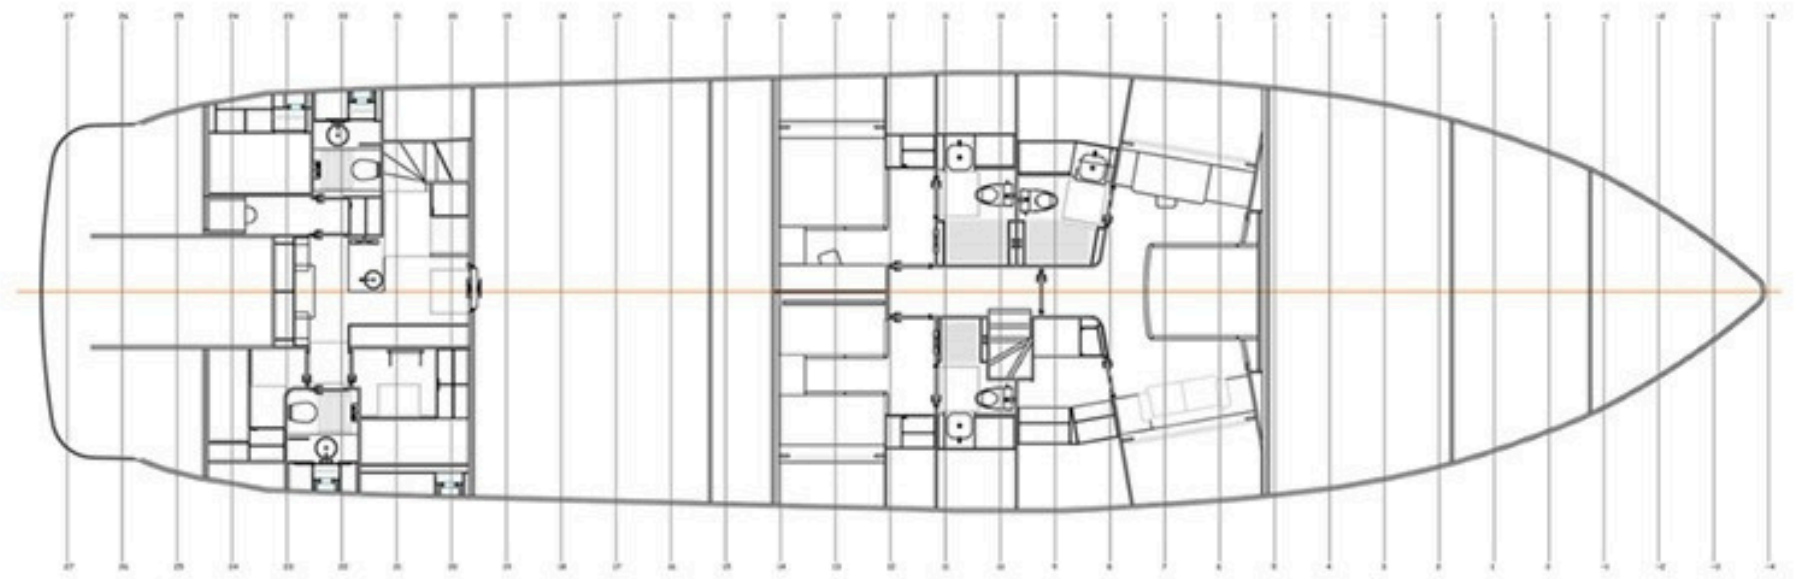

Asking price: EUR 3,300,000 (Ex VAT)

YACHT
Divo

TEF LLAR

RPI AR

DIMENSIONS

Length overall	33.0m (108' 2")
Waterline length	26.4m (86' 7")
Beam	8.06m (26' 5")
Draught	1.85m (6' 1")
Displacement	105 metric tons
Gross tonnage	183 tons