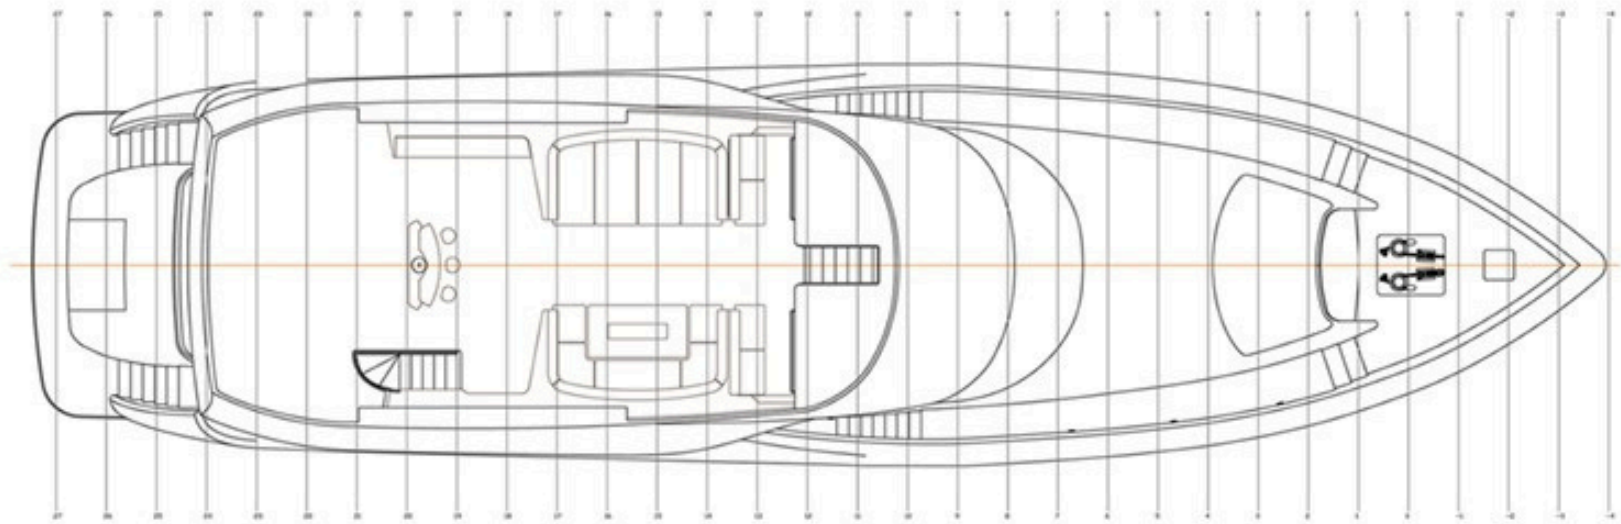

Asking price: EUR 3,300,000 (Ex VAT)

YACHT
Divo

TEF LLAR

RPI AR

DIMENSIONS

Length overall	33.0m (108' 2")
Waterline length	26.4m (86' 7")
Beam	8.06m (26' 5")
Draught	1.85m (6' 1")
Displacement	105 metric tons
Gross tonnage	183 tons